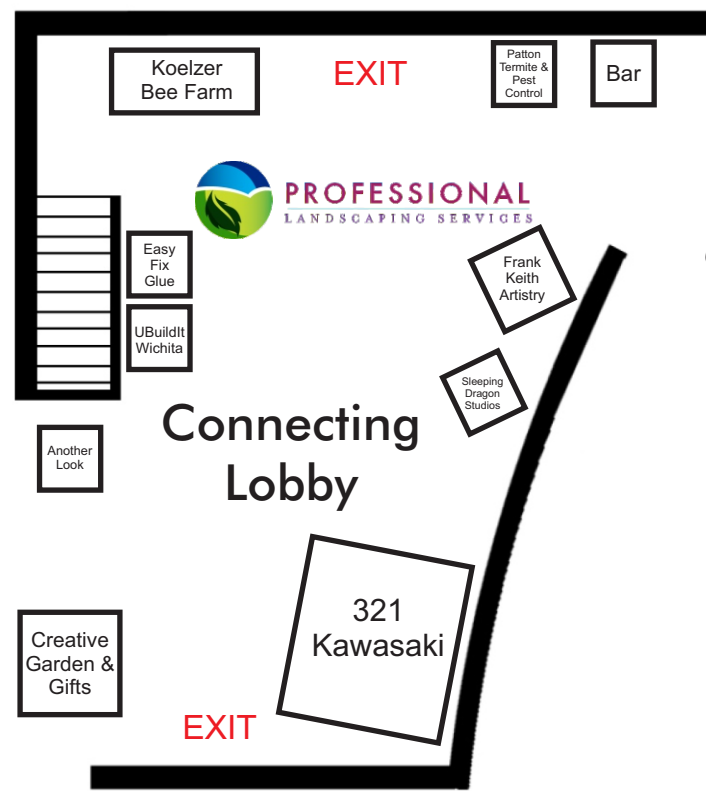

March 6-8, 2020 OutdoorLivingAndLandscapeShow.com

CENTURY II - CONVENTION CENTER

Fri 11a-8p | Sat 9a-7p | Sun 11a-5p

WEST WALL
CENTER
EAST WALL

Connecting Lobby

Connecting Lobby

- 321 Kawasaki
- Another Look
- Creative Garden & Gifts
- Easy Fix Glue
- Frank Keith Artistry
- Koelzer Bee Farm
- Patton Termite & Pest Control
- Professional Landscaping Services - Feature Garden
- Sleeping Dragon Studios
- U Buildit - Wichita

Convention Hall

Convention Hall

- Advanced Allergy Relief of Kansas - West Wall
- AERUS - ARS Home Solutions - Center
- Alert 360 - West Wall
- All States Home Improvement - West Wall
- American Topsoil - West Wall
- Another Look - East Wall
- Bassett Furniture - Center
- Blue Waters Marketing - West Wall
- Cabela's - Center
- CBD Plus USA - Center
- Convention of States - West Wall
- Cutco Cutlery - East Wall
- Cutting Edge Concrete Cutting - East Wall
- D & D Garages - Center
- Dooley's Water & Energy - West Wall
- Dragonfly Lawn & Tree Care - Center
- Fish Window Cleaning - West Wall
- Fisher Rocks - Center
- Funky Fancy Face Painters - East Wall
- Girl Scout Troop 40073 - Center
- Green Guys Lawn Service - Center
- Hot N Cheezie - Center

Convention Hall

- Humble Lawn & Pool - West Wall
- Ideal Feet Wichita - West Wall
- Landwehr MFG - East Wall
- Lawn Doctor - Center
- Leaf Guard - East Wall
- Lightning Services - Center
- Lularoe Amber Lindsey - Center
- Mathews Gallery - Center
- Midwest Foam Works - Center
- Miller's Vinyl Fencing - Center
- Orchid Society - East Wall
- Royal Prestige - East Wall
- Save Century II - East Wall
- Show-Me Products - West Wall
- Smoky Hill Winery - Center
- Suburban Flower Club - East Wall
- Surface Therapy - West Wall
- The Glass Guru - West Wall
- Ultimate Gutter Guard - Center
- Ultra Modern Pool & Patio - Center
- US Mobility Products - Center
- Wichita Wind Surge - West Wall
- Wiesen Roofing - West Wall
- Woodbridge Home Exteriors - East Wall
- YTM Enterprises - West Wall