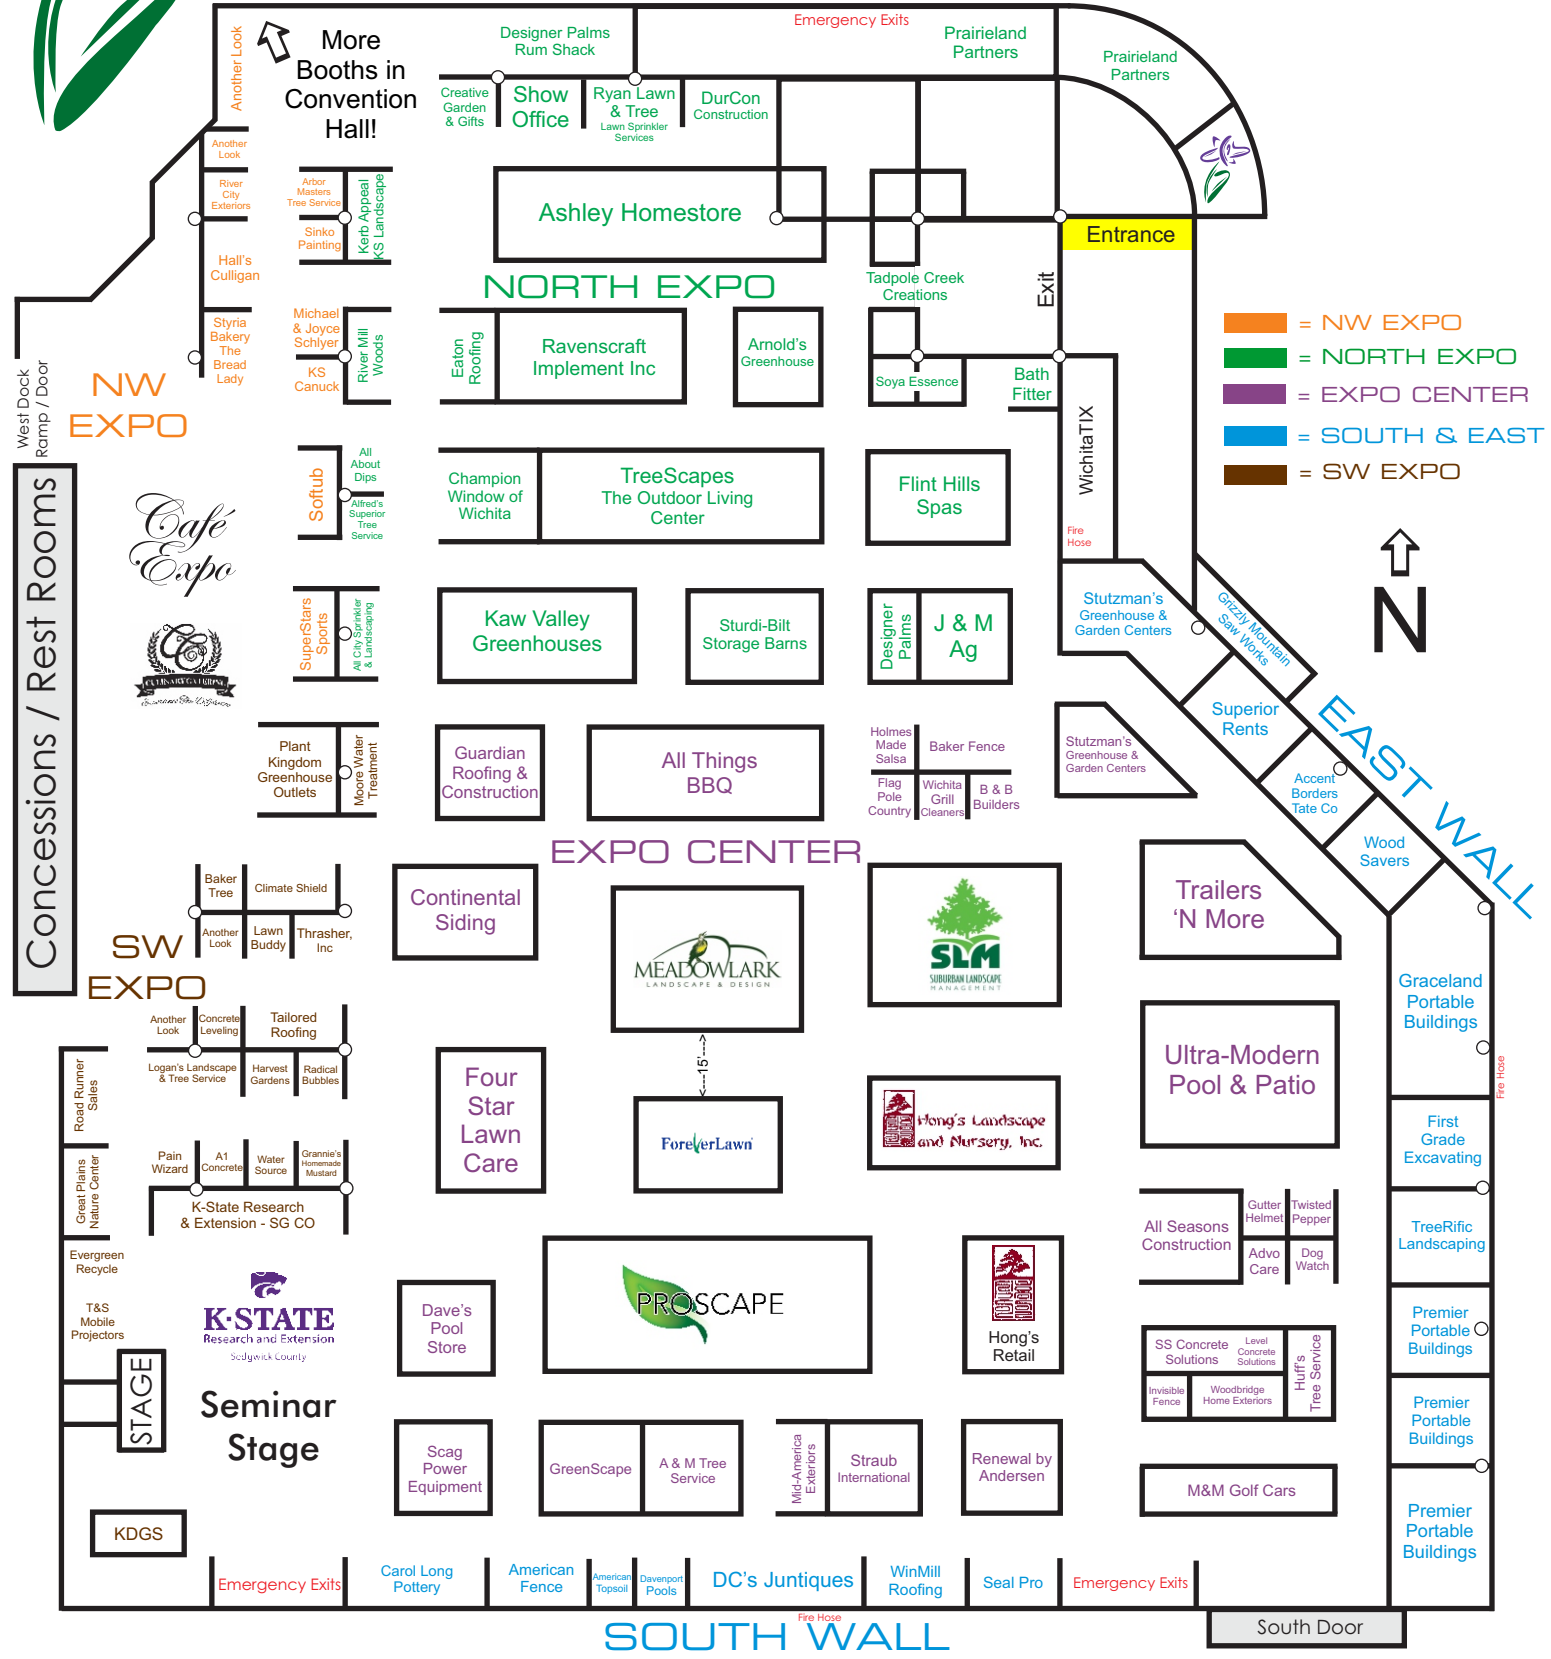

### Outdoor Living | Landscapers | Exteriors

- A-1 Concrete Leveling & Foundation Repair - SW Expo
- Accent Borders / TateCo - East Wall
- All City Sprinkler Systems & Landscaping - North Expo
- All Things BBQ - Expo Center
- American Topsoil - South Wall
- Ashley Homestore - North Expo
- Champion Window of Wichita - North Expo
- Climate Shield Home Exteriors - SW Expo
- Concrete Leveling - SW Expo
- Continental Siding - Expo Center
- Designer Palms Inc - North Expo | Show Office
- Eaton Roofing - North Expo
- Evergreen Recycle LLC - SW Expo
- Flagpole Country - Expo Center
- Friends of the Great Plains Nature Center - SW Expo
- Graceland Portable Buildings - East Wall
- Greenscape - Expo Center
- Guardian Roofing & Construction - Expo Center
- Gutter Helmet of Kansas - Expo Center
- Hall's Culligan - NW Expo
- Harvest Gardens - SW Expo
- Hong's Landscape & Nursery, Inc - Central Garden | Expo Center
- Kerb Appeal - KS Landscape & Sprinkler Service - North Expo
- K-State Research & Extension - SG CO - SW Expo | Seminars
- Level Concrete Solutions - Expo Center
- Logan's Landscape & Tree Service - SW Expo
- Meadowlark Landscape & Design - Expo Center | Central Garden
- Mid America Exteriors, Inc - Expo Center
- Premier Portable Buildings - East Wall
- Professional Landscaping Services - Connecting Lobby Garden
- Proscapes Landscape Management - Central Garden | Expo Center
- Radical Bubbles - SW Expo
- Renewal by Andersen - Southard Corporation - Expo Center
- River City Exteriors - NW Expo
- River Mill Woods - North Expo
- Road Runner Sales - SW Expo
- Seal Pro - South Wall
- Sinko Painting - NW Expo
- SS Concrete Solutions - Expo Center
- Suburban Landscape Management - Expo Center | Central Garden
- Tailored Roofing - SW Expo
- TreeRific Landscaping - East Wall
- Treescapes - The Outdoor Living Center - North Expo
- Wichita Grill Cleaners - Expo Center
- WinMill Roofing - South Wall
- Woodbridge Home Exteriors - Expo Center
- Wood Savers - East Wall