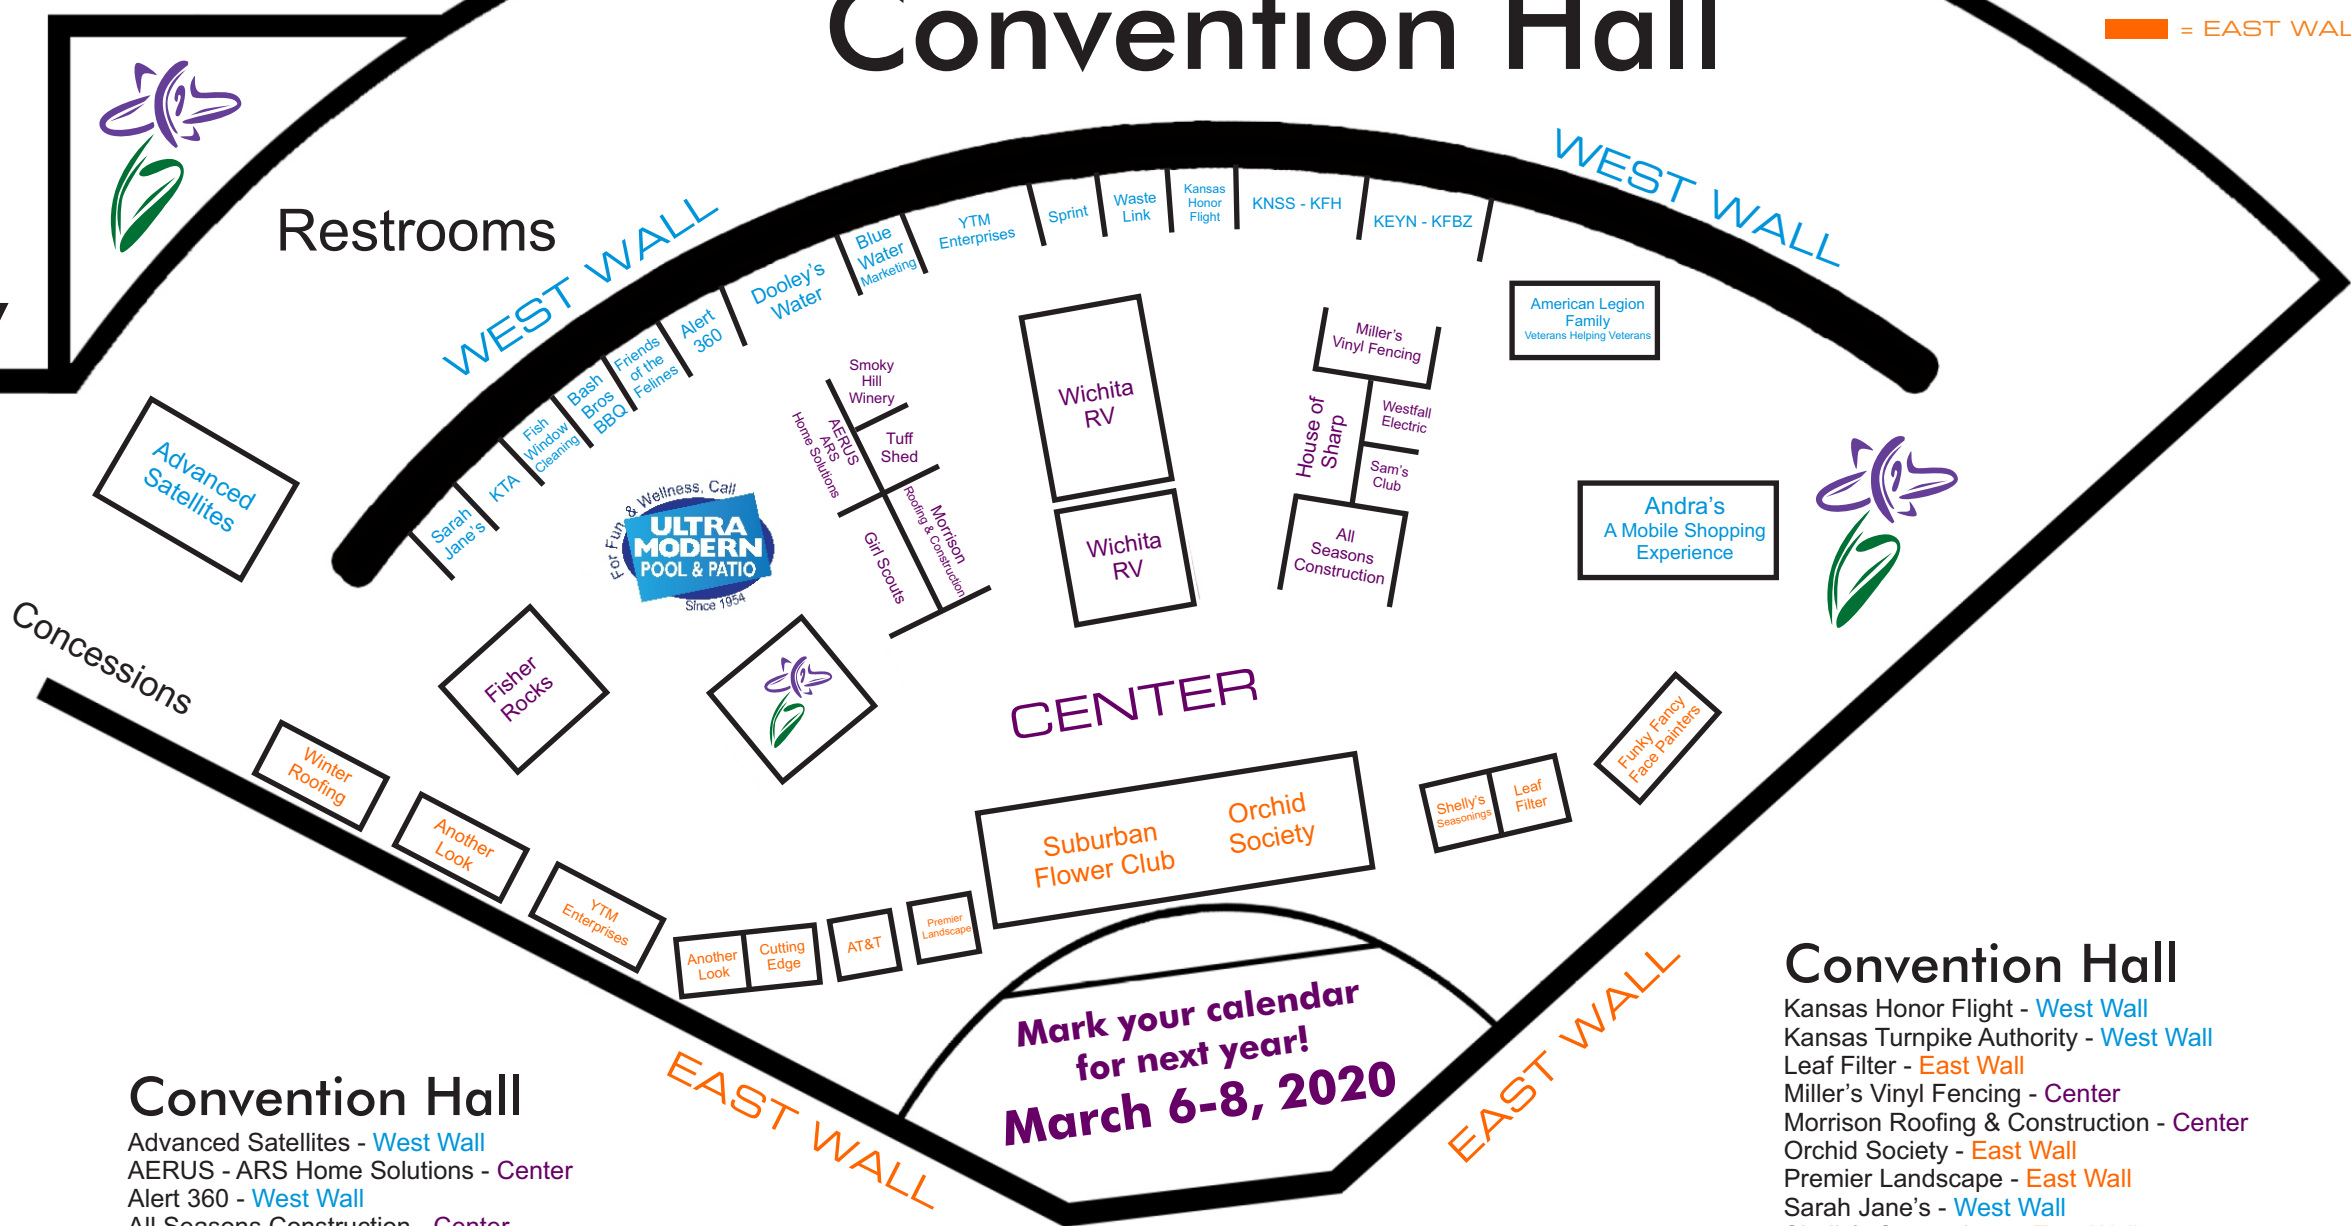

March 1-3, 2019

OutdoorLivingAndLandscapeShow.com

CENTURY II - CONVENTION CENTER

Fri 11a-8p | Sat 9a-7p | Sun 11a-5p

WEST WALL
CENTER
EAST WALL

Connecting Lobby

Connecting Lobby

- 321 Kawasaki
- Another Look
- Creative Garden & Gifts
- Frank Keith Artistry
- Handy Andy
- Koelzer Bee Farm
- Patton Termite & Pest Control
- Professional Landscaping Services - Feature Garden
- The Last Glue
- U Buildit - Wichita

Convention Hall

- Advanced Satellites - West Wall
- AERUS - ARS Home Solutions - Center
- Alert 360 - West Wall
- All Seasons Construction - Center
- American Legion Family - West Wall
- Andra's ~ A Mobile Shopping Experience - West Wall
- Another Look - East Wall
- AT&T - East Wall
- Bash Brothers BBQ - West Wall
- Blue Water Marketing - West Wall
- Cutting Edge Concrete Cutting - East Wall
- Dooley's Water & Energy - West Wall
- Fish Window Cleaning - West Wall
- Fisher Rocks - Center
- Friends of the Felines - West Wall
- Funky Fancy Face Painters - East Wall
- Girl Scout Troop 40073 - Center
- House of Sharp - Center

Convention Hall

Convention Hall

- Kansas Honor Flight - West Wall
- Kansas Turnpike Authority - West Wall
- Leaf Filter - East Wall
- Miller's Vinyl Fencing - Center
- Morrison Roofing & Construction - Center
- Orchid Society - East Wall
- Premier Landscape - East Wall
- Sarah Jane's - West Wall
- Shelly's Seasonings - East Wall
- Smoky Hill Winery - Center
- Sprint - West Wall
- Suburban Flower Club - East Wall
- Tuff Shed - Center
- Ultra Modern Pool & Patio - Center
- Waste Link - West Wall
- Westfall Electric - Center
- Wichita RV, Inc - Center
- Winter Roofing - East Wall
- YTM Enterprises - West Wall