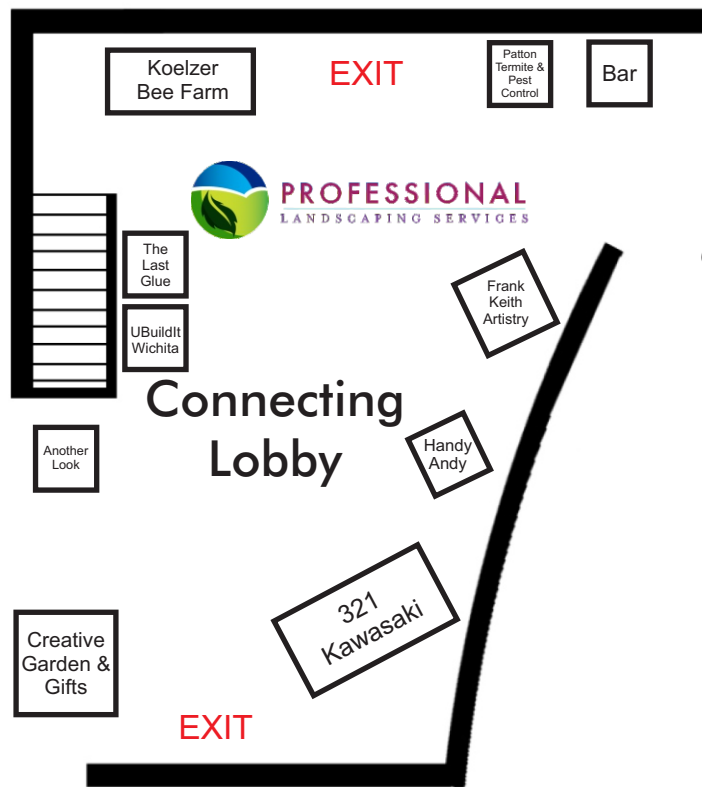

March 1-3, 2019

OutdoorLivingAndLandscapeShow.com

CENTURY II - CONVENTION CENTER

Fri 11a-8p | Sat 9a-7p | Sun 11a-5p

WEST WALL
CENTER
EAST WALL

Connecting Lobby

Connecting Lobby

- 321 Kawasaki
- Another Look
- Creative Garden & Gifts
- Frank Keith Artistry
- Handy Andy
- Koelzer Bee Farm
- Patton Termite & Pest Control
- Professional Landscaping Services - Feature Garden
- The Last Glue
- U Buildit - Wichita

Convention Hall

- Advanced Satellites - West Wall
- AERUS - ARS Home Solutions - Center
- Alert 360 - West Wall
- All Seasons Construction - Center
- American Legion Family - West Wall
- Andra's ~ A Mobile Shopping Experience - West Wall
- Another Look - East Wall
- AT&T - East Wall
- Bash Brothers BBQ - West Wall
- Blue Water Marketing - West Wall
- Cutting Edge Concrete Cutting - East Wall
- Dooley's Water & Energy - West Wall
- Fish Window Cleaning - West Wall
- Fisher Rocks - Center
- Friends of the Felines - West Wall
- Funky Fancy Face Painters - East Wall
- Girl Scout Troop 40073 - Center
- House of Sharp - Center

Convention Hall

Convention Hall

- Kansas Honor Flight - West Wall
- Kansas Turnpike Authority - West Wall
- Leaf Filter - East Wall
- Miller's Vinyl Fencing - Center
- Morrison Roofing & Construction - Center
- Orchid Society - East Wall
- Premier Landscape - East Wall
- Sarah Jane's - West Wall
- Shelly's Seasonings - East Wall
- Smoky Hill Winery - Center
- Sprint - West Wall
- Suburban Flower Club - East Wall
- Tuff Shed - Center
- Ultra Modern Pool & Patio - Center
- Waste Link - West Wall
- Westfall Electric - Center
- Wichita RV, Inc - Center
- Winter Roofing - East Wall
- YTM Enterprises - West Wall